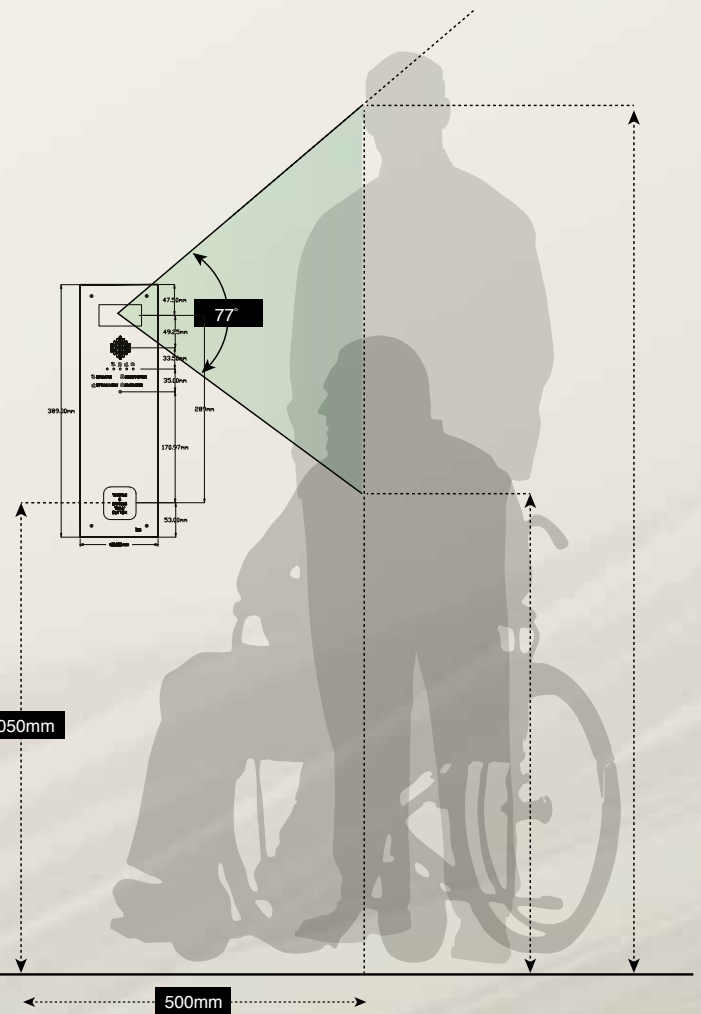

Manufactured in the UK to the highest standards after extensive research into relevant legislation, the panel designs are aimed at providing improved access solutions in line with the current Disability Discrimination Act and Disability and Equality Act (2010). The innovative stretched panel and wide angled camera design, means a single entry panel can be used for both standing and wheelchair height users. Features: Tactile push button, Indicator LED's, optional high contrast signage and optional induction loop.